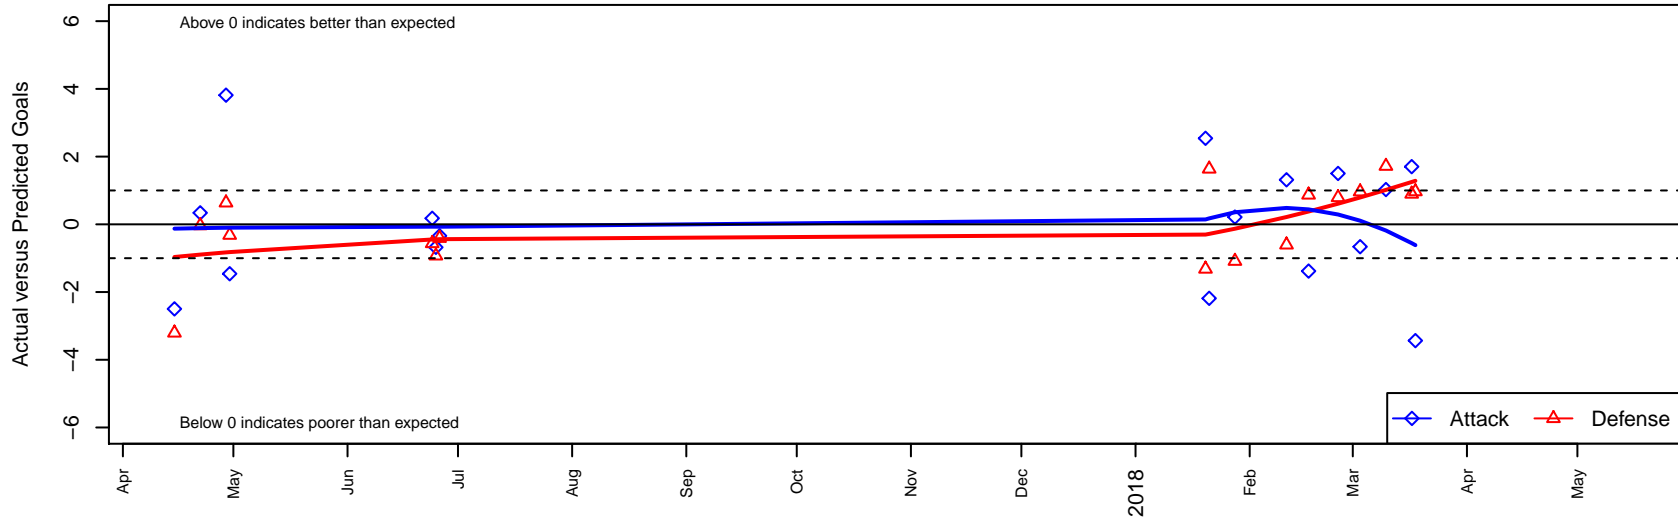

River Plate SC 24K B01

River Plate SC
 NE Portland, OR
 B01 total strength=1783
 attack=44.21 defense=20.58
 spr league = PTT Win B01 Premier
 notes= NW Premier

alt names used:
 RPSC River 24k
 RPSC 01B River 24K

Venues played:
 2016 OYS State Cup B01
 2017 US Club Regionals B01
 2017 PTT Winter B01 Premier

River Plate SC 24K B01
 Dots are actual minus expected GF (blue circles) and GA (red triangles).
 Blue line is smoothed change in attack strength. Red is smoothed change in defense strength.

**attack and defense variance (black dot)
relative to other teams
and top 10 in region**

**attack and defense rating
relative to others at age
and all opponents in last 13 months**

Performance relative to 13 month average